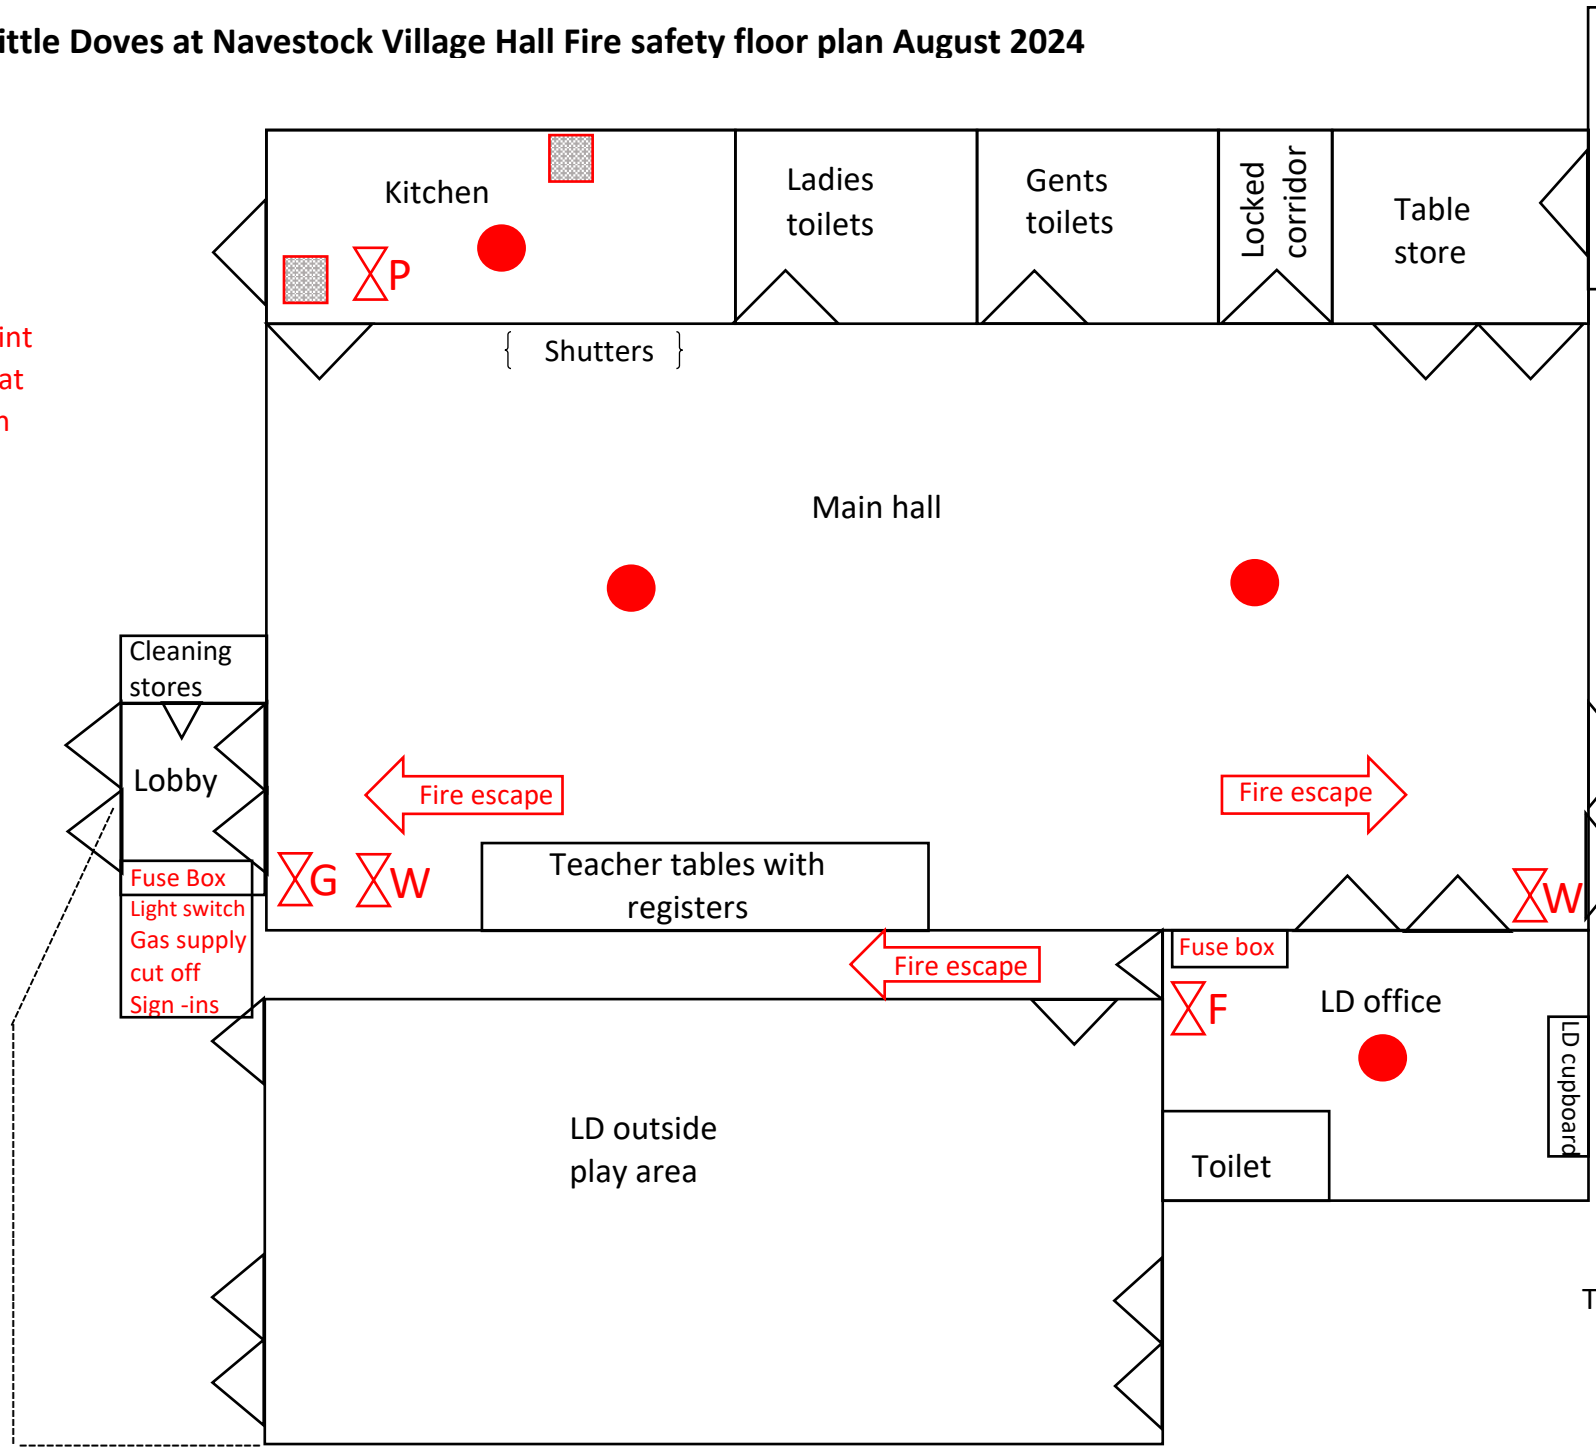

02.03 Little Doves at Navestock Village Hall Fire safety floor plan August 2024

X
 Assembly point
 by play area at
 signal beacon

Car park

Main
 entrance

Removable
 fencing

Key:

-  Powder Fire extinguisher
-  Water Fire extinguisher
-  Foam Fire extinguisher
-  Inert Gas Fire extinguisher
-  Fire blanket
-  Emergency lights

This diagram is not to scale.
 Dimensions of main hall:
 66 ft deep
 46ft 6 in wide
 12 ft high (at eves)
 01/08/2024 V3